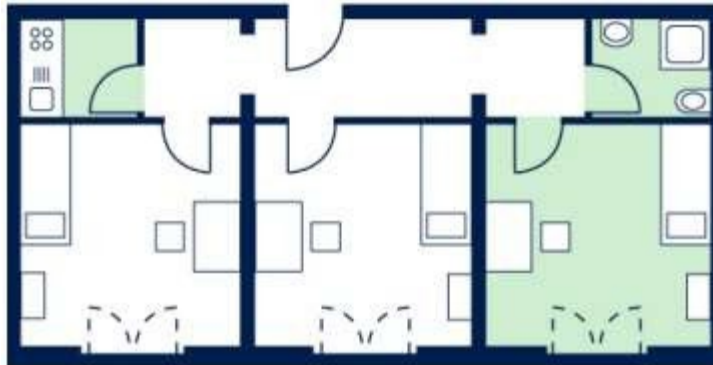

Welcome to TU Ilmenau

Student dormitory in Ilmenau

Furnishing available