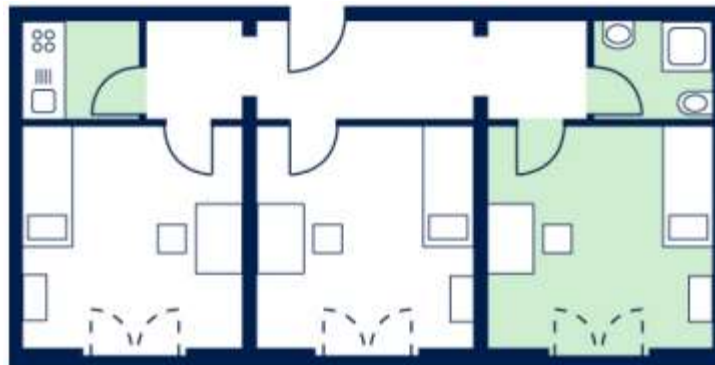

Welcome to TU Ilmenau

Student dormitory in Ilmenau

Furnishing available